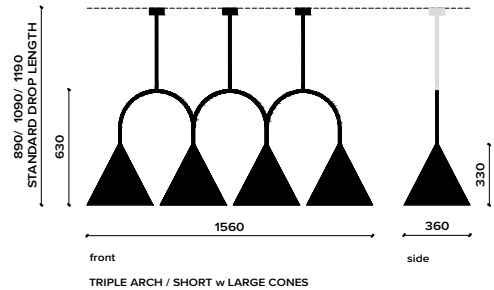

LAAL

TM

TECHNICAL DRAWINGS

SINGLE ARCH / SHORT w SMALL CONES

SINGLE ARCH / LONG w SMALL CONES

WALL ARCH w SMALL CONE

MEGA ARCH / SHORT w SMALL CONES

MEGA ARCH / LONG w SMALL CONES

SINGLE ARCH / SHORT w LARGE CONES

SINGLE ARCH / LONG w LARGE CONES

WALL ARCH w LARGE CONE

MEGA ARCH / SHORT w LARGE CONES

MEGA ARCH / LONG w LARGE CONES

* ALL MEASUREMENTS IN MILLIMETERS

LAAL

TM

TECHNICAL DRAWINGS

LAAL

TM

CONEHOME ARCH SERIES PRICELIST

IMAGE	NAME	FINISH	RRP (INCL. GST)
	SINGLE ARCH / SHORT w SMALL CONES	L A A L™ CORE POWDER COAT	\$968.00
		POWDER COAT	\$1065.00
<i>Standard drop lengths</i> 730mm 930mm 1030mm			
	SINGLE ARCH / LONG w SMALL CONES	L A A L™ CORE POWDER COAT	\$985.00
		POWDER COAT	\$1083.00
<i>Standard drop lengths</i> 930mm 1130mm 1230mm			
	MEGA ARCH / SHORT w SMALL CONES	L A A L™ CORE POWDER COAT	\$1173.00
		POWDER COAT	\$1290.00
<i>Standard drop lengths</i> 900mm 1100mm 1200mm			
	MEGA ARCH / LONG w SMALL CONES	L A A L™ CORE POWDER COAT	\$1205.00
		POWDER COAT	\$1325.00
<i>Standard drop lengths</i> 1100mm 1300mm 1400mm			
	WALL ARCH w SMALL CONE	L A A L™ CORE POWDER COAT	\$814.00
		POWDER COAT	\$896.00