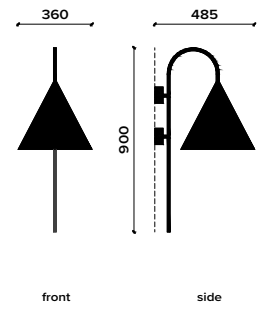

TECHNICAL INFORMATION

PRODUCT NAME	CONEHOME ARCH SERIES
YEAR OF DESIGN	2017
DESCRIPTION	LIGHTING / PENDANT / CHANDELIER
MATERIALS	AUSTRALIAN ALUMINIUM / STEEL
FINISHES	LAAL™ CORE POWDER COAT / POWDER COAT <i>REFER LAAL™ FINISHES CATALOGUE FOR DETAILED INFORMATION ON ALL FINISH OPTIONS</i>
DIMENSIONS	REFER TO TECHNICAL DRAWINGS
LEAD TIMES	APPROX 6 - 8 WEEKS
VOLTAGE	MAX 250V / 60W
LAMPHOLDER	E27
RECOMMENDED GLOBES	LAAL™ G95 GLOBE LAAL™ G125 GLOBE LAAL™ G125 GLOBE + CAP <i>REFER TO LAAL™ GLOBE CATALOGUE</i> NOTE: LAAL™ GLOBES SOLD SEPERATELY
PRODUCT WEIGHT	CONTACT LAAL™ FOR INDIVIDUAL PRODUCT WEIGHTS
DROP LENGTH (PENDANTS)	SELECT A STANDARD DROP LENGTH AND ADD ONE OR MORE ADDITIONAL RODS (200, 400 OR 500MM LONG) TO INCREASE DROP LENGTH IF REQUIRED
CONEHOME ACCESSORIES	LAAL™ POPROCK
CARE INSTRUCTIONS	CLEAN WITH A SOFT DAMP MICROFIBRE CLOTH WITH A NON ABRASIVE CLEANER MUST BE TURNED OFF WHEN CLEANING.
NOTES	FOR CUSTOM LENGTHS/ DROP LENGTHS/ CONFIGURATIONS ETC. CONTACT A LAAL™ REP THIS CATALOGUE HAS BEEN UPDATED SINCE 2017 SO DIMENSIONS AND PRICES MAY HAVE CHANGED

LAAL

TM

TECHNICAL DRAWINGS

SINGLE ARCH / SHORT w SMALL CONES

SINGLE ARCH / LONG w SMALL CONES

WALL ARCH w SMALL CONE

MEGA ARCH / SHORT w SMALL CONES

MEGA ARCH / LONG w SMALL CONES

SINGLE ARCH / SHORT w LARGE CONES

SINGLE ARCH / LONG w LARGE CONES

WALL ARCH w LARGE CONE

MEGA ARCH / SHORT w LARGE CONES

MEGA ARCH / LONG w LARGE CONES

* ALL MEASUREMENTS IN MILLIMETERS

LAAL

TM