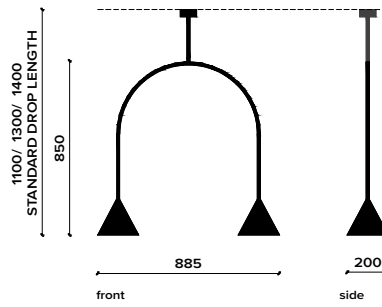

TECHNICAL INFORMATION

PRODUCT NAME	CONEHOME ARCH SERIES
YEAR OF DESIGN	2017
DESCRIPTION	LIGHTING / PENDANT / CHANDELIER
MATERIALS	AUSTRALIAN ALUMINIUM / STEEL
FINISHES	LAAL™ CORE POWDER COAT / POWDER COAT <i>REFER LAAL™ FINISHES CATALOGUE FOR DETAILED INFORMATION ON ALL FINISH OPTIONS</i>
DIMENSIONS	REFER TO TECHNICAL DRAWINGS
LEAD TIMES	APPROX 6 - 8 WEEKS
VOLTAGE	MAX 250V / 60W
LAMPHOLDER	E27
RECOMMENDED GLOBES	LAAL™ G95 GLOBE LAAL™ G125 GLOBE LAAL™ G125 GLOBE + CAP <i>REFER TO LAAL™ GLOBE CATALOGUE</i> NOTE: LAAL™ GLOBES SOLD SEPERATELY
PRODUCT WEIGHT	CONTACT LAAL™ FOR INDIVIDUAL PRODUCT WEIGHTS
DROP LENGTH (PENDANTS)	SELECT A STANDARD DROP LENGTH AND ADD ONE OR MORE ADDITIONAL RODS (200, 400 OR 500MM LONG) TO INCREASE DROP LENGTH IF REQUIRED
CONEHOME ACCESSORIES	LAAL™ POPROCK
CARE INSTRUCTIONS	CLEAN WITH A SOFT DAMP MICROFIBRE CLOTH WITH A NON ABRASIVE CLEANER MUST BE TURNED OFF WHEN CLEANING.
NOTES	FOR CUSTOM LENGTHS/ DROP LENGTHS/ CONFIGURATIONS ETC. CONTACT A LAAL™ REP THIS CATALOGUE HAS BEEN UPDATED SINCE 2017 SO DIMENSIONS AND PRICES MAY HAVE CHANGED

LAAL

TM

TECHNICAL DRAWINGS

SINGLE ARCH / SHORT w SMALL CONES

SINGLE ARCH / LONG w SMALL CONES

WALL ARCH w SMALL CONE

MEGA ARCH / SHORT w SMALL CONES

MEGA ARCH / LONG w SMALL CONES

SINGLE ARCH / SHORT w LARGE CONES

SINGLE ARCH / LONG w LARGE CONES

WALL ARCH w LARGE CONE

MEGA ARCH / SHORT w LARGE CONES

MEGA ARCH / LONG w LARGE CONES

* ALL MEASUREMENTS IN MILLIMETERS

LAAL

TM