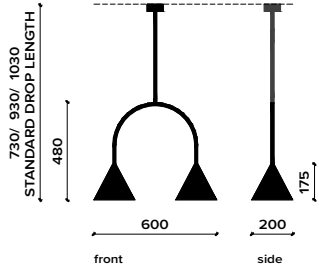

TECHNICAL INFORMATION

PRODUCT NAME	CONEHOME ARCH SERIES
YEAR OF DESIGN	2017
DESCRIPTION	LIGHTING / PENDANT / CHANDELIER
MATERIALS	AUSTRALIAN ALUMINIUM / STEEL
FINISHES	LAAL™ CORE POWDER COAT / POWDER COAT <i>REFER LAAL™ FINISHES CATALOGUE FOR DETAILED INFORMATION ON ALL FINISH OPTIONS</i>
DIMENSIONS	REFER TO TECHNICAL DRAWINGS
LEAD TIMES	APPROX 6 - 8 WEEKS
VOLTAGE	MAX 250V / 60W
LAMPHOLDER	E27
RECOMMENDED GLOBES	LAAL™ G95 GLOBE LAAL™ G125 GLOBE LAAL™ G125 GLOBE + CAP <i>REFER TO LAAL™ GLOBE CATALOGUE</i> NOTE: LAAL™ GLOBES SOLD SEPERATELY
PRODUCT WEIGHT	CONTACT LAAL™ FOR INDIVIDUAL PRODUCT WEIGHTS
DROP LENGTH (PENDANTS)	SELECT A STANDARD DROP LENGTH AND ADD ONE OR MORE ADDITIONAL RODS (200, 400 OR 500MM LONG) TO INCREASE DROP LENGTH IF REQUIRED
CONEHOME ACCESSORIES	LAAL™ POPROCK
CARE INSTRUCTIONS	CLEAN WITH A SOFT DAMP MICROFIBRE CLOTH WITH A NON ABRASIVE CLEANER MUST BE TURNED OFF WHEN CLEANING.
NOTES	FOR CUSTOM LENGTHS/ DROP LENGTHS/ CONFIGURATIONS ETC. CONTACT A LAAL™ REP THIS CATALOGUE HAS BEEN UPDATED SINCE 2017 SO DIMENSIONS AND PRICES MAY HAVE CHANGED

LAAL

TM

TECHNICAL DRAWINGS

SINGLE ARCH / SHORT w SMALL CONES

SINGLE ARCH / LONG w SMALL CONES

WALL ARCH w SMALL CONE

MEGA ARCH / SHORT w SMALL CONES

MEGA ARCH / LONG w SMALL CONES

SINGLE ARCH / SHORT w LARGE CONES

SINGLE ARCH / LONG w LARGE CONES

WALL ARCH w LARGE CONE

MEGA ARCH / SHORT w LARGE CONES

MEGA ARCH / LONG w LARGE CONES

* ALL MEASUREMENTS IN MILLIMETERS

LAAL

TM

LAAL

TM

POPROCK ACCESSORIES

IMAGE	'POPROCK' SIZE	DIMENSIONS	FINISH	RRP (INCL. GST)
	SMALL - MEDIUM	50-70MM DIA.	TO MATCH LIGHT	\$50.00
	MEDIUM - LARGE	80-100MM DIA.	TO MATCH LIGHT	\$65.00

*NOTE:
ALL 'POPROCKS' ARE NATURAL VOLCANIC ROCKS AND ARE EACH UNIQUE IN SIZE AND SHAPE.
THE DIMENSIONS GIVEN ARE A ROUGH GUIDE ONLY*