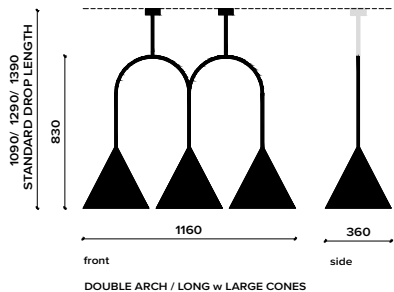

LAAL

TM

TECHNICAL DRAWINGS

SINGLE ARCH / SHORT w SMALL CONES

SINGLE ARCH / LONG w SMALL CONES

WALL ARCH w SMALL CONE

MEGA ARCH / SHORT w SMALL CONES

MEGA ARCH / LONG w SMALL CONES

SINGLE ARCH / SHORT w LARGE CONES

SINGLE ARCH / LONG w LARGE CONES

WALL ARCH w LARGE CONE

MEGA ARCH / SHORT w LARGE CONES

MEGA ARCH / LONG w LARGE CONES

* ALL MEASUREMENTS IN MILLIMETERS

LAAL

TM

TECHNICAL DRAWINGS

LAAL

TM

CONEHOME ARCH SERIES PRICELIST

IMAGE	NAME	FINISH	RRP (INCL. GST)
	SINGLE ARCH / SHORT w SMALL CONES	L A A L™ CORE POWDER COAT	\$968.00
		POWDER COAT	\$1065.00
<i>Standard drop lengths</i> 730mm 930mm 1030mm			
	SINGLE ARCH / LONG w SMALL CONES	L A A L™ CORE POWDER COAT	\$985.00
		POWDER COAT	\$1083.00
<i>Standard drop lengths</i> 930mm 1130mm 1230mm			
	MEGA ARCH / SHORT w SMALL CONES	L A A L™ CORE POWDER COAT	\$1173.00
		POWDER COAT	\$1290.00
<i>Standard drop lengths</i> 900mm 1100mm 1200mm			
	MEGA ARCH / LONG w SMALL CONES	L A A L™ CORE POWDER COAT	\$1205.00
		POWDER COAT	\$1325.00
<i>Standard drop lengths</i> 1100mm 1300mm 1400mm			
	WALL ARCH w SMALL CONE	L A A L™ CORE POWDER COAT	\$814.00
		POWDER COAT	\$896.00