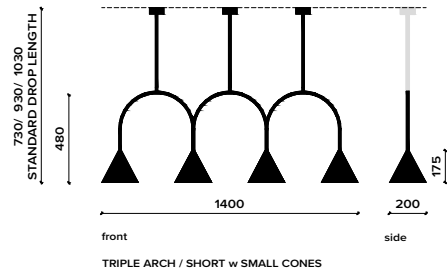

LAAL

TM

TECHNICAL DRAWINGS

SINGLE ARCH / SHORT w SMALL CONES

SINGLE ARCH / LONG w SMALL CONES

WALL ARCH w SMALL CONE

MEGA ARCH / SHORT w SMALL CONES

MEGA ARCH / LONG w SMALL CONES

SINGLE ARCH / SHORT w LARGE CONES

SINGLE ARCH / LONG w LARGE CONES

WALL ARCH w LARGE CONE

MEGA ARCH / SHORT w LARGE CONES

MEGA ARCH / LONG w LARGE CONES

* ALL MEASUREMENTS IN MILLIMETERS

LAAL

TM

TECHNICAL DRAWINGS

LAAL

TM

CONEHOME ARCH SERIES PRICELIST

IMAGE	NAME	FINISH	RRP (INCL. GST)
	SINGLE ARCH / SHORT w SMALL CONES	L A A L™ CORE POWDER COAT	\$968.00
		POWDER COAT	\$1065.00
<i>Standard drop lengths</i> 730mm 930mm 1030mm			
	SINGLE ARCH / LONG w SMALL CONES	L A A L™ CORE POWDER COAT	\$985.00
		POWDER COAT	\$1083.00
<i>Standard drop lengths</i> 930mm 1130mm 1230mm			
	MEGA ARCH / SHORT w SMALL CONES	L A A L™ CORE POWDER COAT	\$1173.00
		POWDER COAT	\$1290.00
<i>Standard drop lengths</i> 900mm 1100mm 1200mm			
	MEGA ARCH / LONG w SMALL CONES	L A A L™ CORE POWDER COAT	\$1205.00
		POWDER COAT	\$1325.00
<i>Standard drop lengths</i> 1100mm 1300mm 1400mm			
	WALL ARCH w SMALL CONE	L A A L™ CORE POWDER COAT	\$814.00
		POWDER COAT	\$896.00