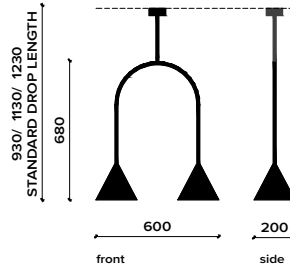

TECHNICAL INFORMATION

PRODUCT NAME	CONEHOME ARCH SERIES
YEAR OF DESIGN	2017
DESCRIPTION	LIGHTING / PENDANT / CHANDELIER
MATERIALS	AUSTRALIAN ALUMINIUM / STEEL
FINISHES	LAAL™ CORE POWDER COAT / POWDER COAT <i>REFER LAAL™ FINISHES CATALOGUE FOR DETAILED INFORMATION ON ALL FINISH OPTIONS</i>
DIMENSIONS	REFER TO TECHNICAL DRAWINGS
LEAD TIMES	APPROX 6 - 8 WEEKS
VOLTAGE	MAX 250V / 60W
LAMPHOLDER	E27
RECOMMENDED GLOBES	LAAL™ G95 GLOBE LAAL™ G125 GLOBE LAAL™ G125 GLOBE + CAP <i>REFER TO LAAL™ GLOBE CATALOGUE</i> NOTE: LAAL™ GLOBES SOLD SEPERATELY
PRODUCT WEIGHT	CONTACT LAAL™ FOR INDIVIDUAL PRODUCT WEIGHTS
DROP LENGTH (PENDANTS)	SELECT A STANDARD DROP LENGTH AND ADD ONE OR MORE ADDITIONAL RODS (200, 400 OR 500MM LONG) TO INCREASE DROP LENGTH IF REQUIRED
CONEHOME ACCESSORIES	LAAL™ POPROCK
CARE INSTRUCTIONS	CLEAN WITH A SOFT DAMP MICROFIBRE CLOTH WITH A NON ABRASIVE CLEANER MUST BE TURNED OFF WHEN CLEANING.
NOTES	FOR CUSTOM LENGTHS/ DROP LENGTHS/ CONFIGURATIONS ETC. CONTACT A LAAL™ REP THIS CATALOGUE HAS BEEN UPDATED SINCE 2017 SO DIMENSIONS AND PRICES MAY HAVE CHANGED

LAAL

TM

TECHNICAL DRAWINGS

SINGLE ARCH / SHORT w SMALL CONES

SINGLE ARCH / LONG w SMALL CONES

WALL ARCH w SMALL CONE

MEGA ARCH / SHORT w SMALL CONES

MEGA ARCH / LONG w SMALL CONES

SINGLE ARCH / SHORT w LARGE CONES

SINGLE ARCH / LONG w LARGE CONES

WALL ARCH w LARGE CONE

MEGA ARCH / SHORT w LARGE CONES

MEGA ARCH / LONG w LARGE CONES

* ALL MEASUREMENTS IN MILLIMETERS

LAAL

TM

LAAL

TM

POPROCK ACCESSORIES

IMAGE	'POPROCK' SIZE	DIMENSIONS	FINISH	RRP (INCL. GST)
	SMALL - MEDIUM	50-70MM DIA.	TO MATCH LIGHT	\$50.00
	MEDIUM - LARGE	80-100MM DIA.	TO MATCH LIGHT	\$65.00

*NOTE:
ALL 'POPROCKS' ARE NATURAL VOLCANIC ROCKS AND ARE EACH UNIQUE IN SIZE AND SHAPE.
THE DIMENSIONS GIVEN ARE A ROUGH GUIDE ONLY*