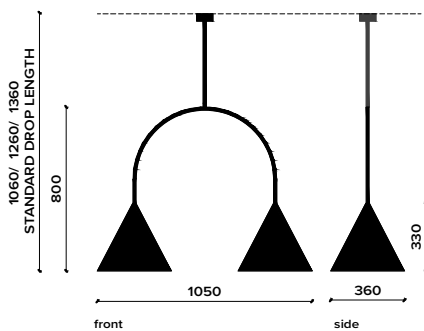

TECHNICAL INFORMATION

PRODUCT NAME	CONEHOME ARCH SERIES
YEAR OF DESIGN	2017
DESCRIPTION	LIGHTING / PENDANT / CHANDELIER
MATERIALS	AUSTRALIAN ALUMINIUM / STEEL
FINISHES	LAAL™ CORE POWDER COAT / POWDER COAT <i>REFER LAAL™ FINISHES CATALOGUE FOR DETAILED INFORMATION ON ALL FINISH OPTIONS</i>
DIMENSIONS	REFER TO TECHNICAL DRAWINGS
LEAD TIMES	APPROX 6 - 8 WEEKS
VOLTAGE	MAX 250V / 60W
LAMPHOLDER	E27
RECOMMENDED GLOBES	LAAL™ G95 GLOBE LAAL™ G125 GLOBE LAAL™ G125 GLOBE + CAP <i>REFER TO LAAL™ GLOBE CATALOGUE</i> NOTE: LAAL™ GLOBES SOLD SEPERATELY
PRODUCT WEIGHT	CONTACT LAAL™ FOR INDIVIDUAL PRODUCT WEIGHTS
DROP LENGTH (PENDANTS)	SELECT A STANDARD DROP LENGTH AND ADD ONE OR MORE ADDITIONAL RODS (200, 400 OR 500MM LONG) TO INCREASE DROP LENGTH IF REQUIRED
CONEHOME ACCESSORIES	LAAL™ POPROCK
CARE INSTRUCTIONS	CLEAN WITH A SOFT DAMP MICROFIBRE CLOTH WITH A NON ABRASIVE CLEANER MUST BE TURNED OFF WHEN CLEANING.
NOTES	FOR CUSTOM LENGTHS/ DROP LENGTHS/ CONFIGURATIONS ETC. CONTACT A LAAL™ REP THIS CATALOGUE HAS BEEN UPDATED SINCE 2017 SO DIMENSIONS AND PRICES MAY HAVE CHANGED

LAAL

TM

TECHNICAL DRAWINGS

SINGLE ARCH / SHORT w SMALL CONES

SINGLE ARCH / LONG w SMALL CONES

WALL ARCH w SMALL CONE

MEGA ARCH / SHORT w SMALL CONES

MEGA ARCH / LONG w SMALL CONES

SINGLE ARCH / SHORT w LARGE CONES

SINGLE ARCH / LONG w LARGE CONES

WALL ARCH w LARGE CONE

MEGA ARCH / SHORT w LARGE CONES

MEGA ARCH / LONG w LARGE CONES

* ALL MEASUREMENTS IN MILLIMETERS

LAAL

TM