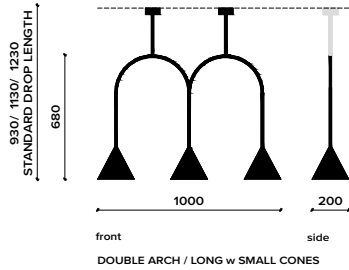

SINGLE ARCH / SHORT w LARGE CONES

SINGLE ARCH / LONG w LARGE CONES

WALL ARCH w LARGE CONE

MEGA ARCH / SHORT w LARGE CONES

MEGA ARCH / LONG w LARGE CONES

* ALL MEASUREMENTS IN MILLIMETERS

LAAL

TM

TECHNICAL DRAWINGS

LAAL

TM

CONEHOME ARCH SERIES PRICELIST

IMAGE	NAME	FINISH	RRP (INCL. GST)
	SINGLE ARCH / SHORT w SMALL CONES	L A A L™ CORE POWDER COAT	\$968.00
		POWDER COAT	\$1065.00
<i>Standard drop lengths</i> 730mm 930mm 1030mm			
	SINGLE ARCH / LONG w SMALL CONES	L A A L™ CORE POWDER COAT	\$985.00
		POWDER COAT	\$1083.00
<i>Standard drop lengths</i> 930mm 1130mm 1230mm			
	MEGA ARCH / SHORT w SMALL CONES	L A A L™ CORE POWDER COAT	\$1173.00
		POWDER COAT	\$1290.00
<i>Standard drop lengths</i> 900mm 1100mm 1200mm			
	MEGA ARCH / LONG w SMALL CONES	L A A L™ CORE POWDER COAT	\$1205.00
		POWDER COAT	\$1325.00
<i>Standard drop lengths</i> 1100mm 1300mm 1400mm			
	WALL ARCH w SMALL CONE	L A A L™ CORE POWDER COAT	\$814.00
		POWDER COAT	\$896.00