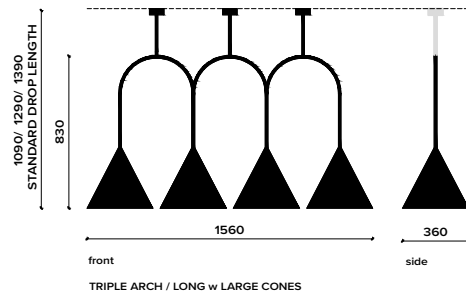

LAAL

TM

TECHNICAL DRAWINGS

SINGLE ARCH / SHORT w SMALL CONES

SINGLE ARCH / LONG w SMALL CONES

WALL ARCH w SMALL CONE

MEGA ARCH / SHORT w SMALL CONES

MEGA ARCH / LONG w SMALL CONES

SINGLE ARCH / SHORT w LARGE CONES

SINGLE ARCH / LONG w LARGE CONES

WALL ARCH w LARGE CONE

MEGA ARCH / SHORT w LARGE CONES

MEGA ARCH / LONG w LARGE CONES

* ALL MEASUREMENTS IN MILLIMETERS

LAAL

TM

TECHNICAL DRAWINGS

LAAL

TM

CONEHOME ARCH SERIES PRICELIST

IMAGE	NAME	FINISH	RRP (INCL. GST)
	SINGLE ARCH / SHORT w SMALL CONES	L A A L™ CORE POWDER COAT	\$968.00
		POWDER COAT	\$1065.00
<i>Standard drop lengths</i> 730mm 930mm 1030mm			
	SINGLE ARCH / LONG w SMALL CONES	L A A L™ CORE POWDER COAT	\$985.00
		POWDER COAT	\$1083.00
<i>Standard drop lengths</i> 930mm 1130mm 1230mm			
	MEGA ARCH / SHORT w SMALL CONES	L A A L™ CORE POWDER COAT	\$1173.00
		POWDER COAT	\$1290.00
<i>Standard drop lengths</i> 900mm 1100mm 1200mm			
	MEGA ARCH / LONG w SMALL CONES	L A A L™ CORE POWDER COAT	\$1205.00
		POWDER COAT	\$1325.00
<i>Standard drop lengths</i> 1100mm 1300mm 1400mm			
	WALL ARCH w SMALL CONE	L A A L™ CORE POWDER COAT	\$814.00
		POWDER COAT	\$896.00