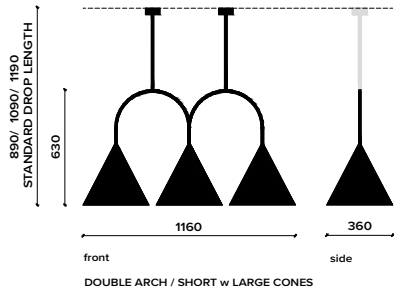

LAAL

TM

TECHNICAL DRAWINGS

SINGLE ARCH / SHORT w SMALL CONES

SINGLE ARCH / LONG w SMALL CONES

WALL ARCH w SMALL CONE

MEGA ARCH / SHORT w SMALL CONES

MEGA ARCH / LONG w SMALL CONES

SINGLE ARCH / SHORT w LARGE CONES

SINGLE ARCH / LONG w LARGE CONES

WALL ARCH w LARGE CONE

MEGA ARCH / SHORT w LARGE CONES

MEGA ARCH / LONG w LARGE CONES

* ALL MEASUREMENTS IN MILLIMETERS

LAAL

TM

TECHNICAL DRAWINGS

LAAL

TM

CONEHOME ARCH SERIES PRICELIST

IMAGE	NAME	FINISH	RRP (INCL. GST)
	SINGLE ARCH / SHORT w SMALL CONES	L A A L™ CORE POWDER COAT	\$968.00
		POWDER COAT	\$1065.00
<i>Standard drop lengths</i> 730mm 930mm 1030mm			
	SINGLE ARCH / LONG w SMALL CONES	L A A L™ CORE POWDER COAT	\$985.00
		POWDER COAT	\$1083.00
<i>Standard drop lengths</i> 930mm 1130mm 1230mm			
	MEGA ARCH / SHORT w SMALL CONES	L A A L™ CORE POWDER COAT	\$1173.00
		POWDER COAT	\$1290.00
<i>Standard drop lengths</i> 900mm 1100mm 1200mm			
	MEGA ARCH / LONG w SMALL CONES	L A A L™ CORE POWDER COAT	\$1205.00
		POWDER COAT	\$1325.00
<i>Standard drop lengths</i> 1100mm 1300mm 1400mm			
	WALL ARCH w SMALL CONE	L A A L™ CORE POWDER COAT	\$814.00
		POWDER COAT	\$896.00