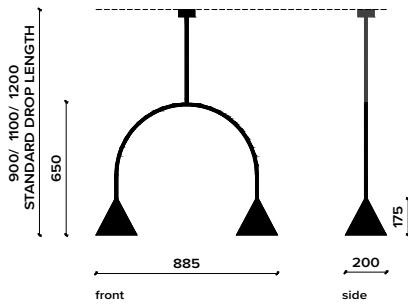

TECHNICAL INFORMATION

PRODUCT NAME	CONEHOME ARCH SERIES
YEAR OF DESIGN	2017
DESCRIPTION	LIGHTING / PENDANT / CHANDELIER
MATERIALS	AUSTRALIAN ALUMINIUM / STEEL
FINISHES	LAAL™ CORE POWDER COAT / POWDER COAT <i>REFER LAAL™ FINISHES CATALOGUE FOR DETAILED INFORMATION ON ALL FINISH OPTIONS</i>
DIMENSIONS	REFER TO TECHNICAL DRAWINGS
LEAD TIMES	APPROX 6 - 8 WEEKS
VOLTAGE	MAX 250V / 60W
LAMPHOLDER	E27
RECOMMENDED GLOBES	LAAL™ G95 GLOBE LAAL™ G125 GLOBE LAAL™ G125 GLOBE + CAP <i>REFER TO LAAL™ GLOBE CATALOGUE</i> NOTE: LAAL™ GLOBES SOLD SEPERATELY
PRODUCT WEIGHT	CONTACT LAAL™ FOR INDIVIDUAL PRODUCT WEIGHTS
DROP LENGTH (PENDANTS)	SELECT A STANDARD DROP LENGTH AND ADD ONE OR MORE ADDITIONAL RODS (200, 400 OR 500MM LONG) TO INCREASE DROP LENGTH IF REQUIRED
CONEHOME ACCESSORIES	LAAL™ POPROCK
CARE INSTRUCTIONS	CLEAN WITH A SOFT DAMP MICROFIBRE CLOTH WITH A NON ABRASIVE CLEANER MUST BE TURNED OFF WHEN CLEANING.
NOTES	FOR CUSTOM LENGTHS/ DROP LENGTHS/ CONFIGURATIONS ETC. CONTACT A LAAL™ REP THIS CATALOGUE HAS BEEN UPDATED SINCE 2017 SO DIMENSIONS AND PRICES MAY HAVE CHANGED

LAAL

TM

TECHNICAL DRAWINGS

SINGLE ARCH / SHORT w SMALL CONES

SINGLE ARCH / LONG w SMALL CONES

WALL ARCH w SMALL CONE

MEGA ARCH / SHORT w SMALL CONES

MEGA ARCH / LONG w SMALL CONES

SINGLE ARCH / SHORT w LARGE CONES

SINGLE ARCH / LONG w LARGE CONES

WALL ARCH w LARGE CONE

MEGA ARCH / SHORT w LARGE CONES

MEGA ARCH / LONG w LARGE CONES

* ALL MEASUREMENTS IN MILLIMETERS

LAAL

TM