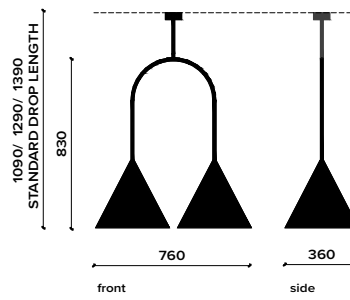

TECHNICAL INFORMATION

PRODUCT NAME	CONEHOME ARCH SERIES
YEAR OF DESIGN	2017
DESCRIPTION	LIGHTING / PENDANT / CHANDELIER
MATERIALS	AUSTRALIAN ALUMINIUM / STEEL
FINISHES	LAAL™ CORE POWDER COAT / POWDER COAT <i>REFER LAAL™ FINISHES CATALOGUE FOR DETAILED INFORMATION ON ALL FINISH OPTIONS</i>
DIMENSIONS	REFER TO TECHNICAL DRAWINGS
LEAD TIMES	APPROX 6 - 8 WEEKS
VOLTAGE	MAX 250V / 60W
LAMPHOLDER	E27
RECOMMENDED GLOBES	LAAL™ G95 GLOBE LAAL™ G125 GLOBE LAAL™ G125 GLOBE + CAP <i>REFER TO LAAL™ GLOBE CATALOGUE</i> NOTE: LAAL™ GLOBES SOLD SEPERATELY
PRODUCT WEIGHT	CONTACT LAAL™ FOR INDIVIDUAL PRODUCT WEIGHTS
DROP LENGTH (PENDANTS)	SELECT A STANDARD DROP LENGTH AND ADD ONE OR MORE ADDITIONAL RODS (200, 400 OR 500MM LONG) TO INCREASE DROP LENGTH IF REQUIRED
CONEHOME ACCESSORIES	LAAL™ POPROCK
CARE INSTRUCTIONS	CLEAN WITH A SOFT DAMP MICROFIBRE CLOTH WITH A NON ABRASIVE CLEANER MUST BE TURNED OFF WHEN CLEANING.
NOTES	FOR CUSTOM LENGTHS/ DROP LENGTHS/ CONFIGURATIONS ETC. CONTACT A LAAL™ REP THIS CATALOGUE HAS BEEN UPDATED SINCE 2017 SO DIMENSIONS AND PRICES MAY HAVE CHANGED

LAAL

TM

TECHNICAL DRAWINGS

SINGLE ARCH / SHORT w SMALL CONES

SINGLE ARCH / LONG w SMALL CONES

WALL ARCH w SMALL CONE

MEGA ARCH / SHORT w SMALL CONES

MEGA ARCH / LONG w SMALL CONES

SINGLE ARCH / SHORT w LARGE CONES

SINGLE ARCH / LONG w LARGE CONES

WALL ARCH w LARGE CONE

MEGA ARCH / SHORT w LARGE CONES

MEGA ARCH / LONG w LARGE CONES

* ALL MEASUREMENTS IN MILLIMETERS

LAAL

TM