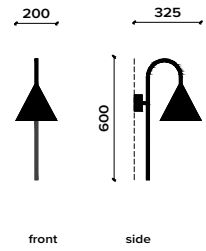

TECHNICAL INFORMATION

PRODUCT NAME	CONEHOME ARCH SERIES
YEAR OF DESIGN	2017
DESCRIPTION	LIGHTING / PENDANT / CHANDELIER
MATERIALS	AUSTRALIAN ALUMINIUM / STEEL
FINISHES	LAAL™ CORE POWDER COAT / POWDER COAT <i>REFER LAAL™ FINISHES CATALOGUE FOR DETAILED INFORMATION ON ALL FINISH OPTIONS</i>
DIMENSIONS	REFER TO TECHNICAL DRAWINGS
LEAD TIMES	APPROX 6 - 8 WEEKS
VOLTAGE	MAX 250V / 60W
LAMPHOLDER	E27
RECOMMENDED GLOBES	LAAL™ G95 GLOBE LAAL™ G125 GLOBE LAAL™ G125 GLOBE + CAP <i>REFER TO LAAL™ GLOBE CATALOGUE</i> NOTE: LAAL™ GLOBES SOLD SEPERATELY
PRODUCT WEIGHT	CONTACT LAAL™ FOR INDIVIDUAL PRODUCT WEIGHTS
DROP LENGTH (PENDANTS)	SELECT A STANDARD DROP LENGTH AND ADD ONE OR MORE ADDITIONAL RODS (200, 400 OR 500MM LONG) TO INCREASE DROP LENGTH IF REQUIRED
CONEHOME ACCESSORIES	LAAL™ POPROCK
CARE INSTRUCTIONS	CLEAN WITH A SOFT DAMP MICROFIBRE CLOTH WITH A NON ABRASIVE CLEANER MUST BE TURNED OFF WHEN CLEANING.
NOTES	FOR CUSTOM LENGTHS/ DROP LENGTHS/ CONFIGURATIONS ETC. CONTACT A LAAL™ REP THIS CATALOGUE HAS BEEN UPDATED SINCE 2017 SO DIMENSIONS AND PRICES MAY HAVE CHANGED

LAAL

TM

TECHNICAL DRAWINGS

SINGLE ARCH / SHORT w SMALL CONES

SINGLE ARCH / LONG w SMALL CONES

WALL ARCH w SMALL CONE

MEGA ARCH / SHORT w SMALL CONES

MEGA ARCH / LONG w SMALL CONES

SINGLE ARCH / SHORT w LARGE CONES

SINGLE ARCH / LONG w LARGE CONES

WALL ARCH w LARGE CONE

MEGA ARCH / SHORT w LARGE CONES

MEGA ARCH / LONG w LARGE CONES

* ALL MEASUREMENTS IN MILLIMETERS

LAAL

TM