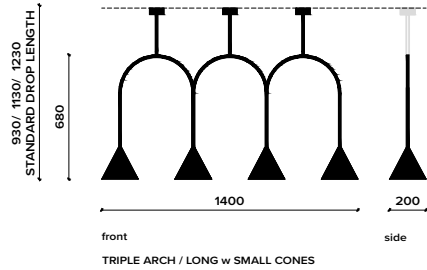

SINGLE ARCH / SHORT w LARGE CONES

SINGLE ARCH / LONG w LARGE CONES

WALL ARCH w LARGE CONE

MEGA ARCH / SHORT w LARGE CONES

MEGA ARCH / LONG w LARGE CONES

* ALL MEASUREMENTS IN MILLIMETERS

LAAL

TM

TECHNICAL DRAWINGS

LAAL

TM

CONEHOME ARCH SERIES PRICELIST

IMAGE	NAME	FINISH	RRP (INCL. GST)
	SINGLE ARCH / SHORT w SMALL CONES	L A A L™ CORE POWDER COAT	\$968.00
		POWDER COAT	\$1065.00
<i>Standard drop lengths</i> 730mm 930mm 1030mm			
	SINGLE ARCH / LONG w SMALL CONES	L A A L™ CORE POWDER COAT	\$985.00
		POWDER COAT	\$1083.00
<i>Standard drop lengths</i> 930mm 1130mm 1230mm			
	MEGA ARCH / SHORT w SMALL CONES	L A A L™ CORE POWDER COAT	\$1173.00
		POWDER COAT	\$1290.00
<i>Standard drop lengths</i> 900mm 1100mm 1200mm			
	MEGA ARCH / LONG w SMALL CONES	L A A L™ CORE POWDER COAT	\$1205.00
		POWDER COAT	\$1325.00
<i>Standard drop lengths</i> 1100mm 1300mm 1400mm			
	WALL ARCH w SMALL CONE	L A A L™ CORE POWDER COAT	\$814.00
		POWDER COAT	\$896.00