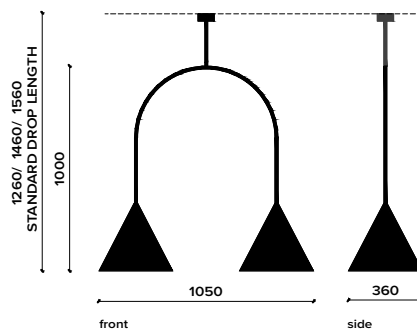

TECHNICAL INFORMATION

PRODUCT NAME	CONEHOME ARCH SERIES
YEAR OF DESIGN	2017
DESCRIPTION	LIGHTING / PENDANT / CHANDELIER
MATERIALS	AUSTRALIAN ALUMINIUM / STEEL
FINISHES	LAAL™ CORE POWDER COAT / POWDER COAT <i>REFER LAAL™ FINISHES CATALOGUE FOR DETAILED INFORMATION ON ALL FINISH OPTIONS</i>
DIMENSIONS	REFER TO TECHNICAL DRAWINGS
LEAD TIMES	APPROX 6 - 8 WEEKS
VOLTAGE	MAX 250V / 60W
LAMPHOLDER	E27
RECOMMENDED GLOBES	LAAL™ G95 GLOBE LAAL™ G125 GLOBE LAAL™ G125 GLOBE + CAP <i>REFER TO LAAL™ GLOBE CATALOGUE</i> NOTE: LAAL™ GLOBES SOLD SEPERATELY
PRODUCT WEIGHT	CONTACT LAAL™ FOR INDIVIDUAL PRODUCT WEIGHTS
DROP LENGTH (PENDANTS)	SELECT A STANDARD DROP LENGTH AND ADD ONE OR MORE ADDITIONAL RODS (200, 400 OR 500MM LONG) TO INCREASE DROP LENGTH IF REQUIRED
CONEHOME ACCESSORIES	LAAL™ POPROCK
CARE INSTRUCTIONS	CLEAN WITH A SOFT DAMP MICROFIBRE CLOTH WITH A NON ABRASIVE CLEANER MUST BE TURNED OFF WHEN CLEANING.
NOTES	FOR CUSTOM LENGTHS/ DROP LENGTHS/ CONFIGURATIONS ETC. CONTACT A LAAL™ REP THIS CATALOGUE HAS BEEN UPDATED SINCE 2017 SO DIMENSIONS AND PRICES MAY HAVE CHANGED

LAAL

TM

TECHNICAL DRAWINGS

SINGLE ARCH / SHORT w SMALL CONES

SINGLE ARCH / LONG w SMALL CONES

WALL ARCH w SMALL CONE

MEGA ARCH / SHORT w SMALL CONES

MEGA ARCH / LONG w SMALL CONES

SINGLE ARCH / SHORT w LARGE CONES

SINGLE ARCH / LONG w LARGE CONES

WALL ARCH w LARGE CONE

MEGA ARCH / SHORT w LARGE CONES

MEGA ARCH / LONG w LARGE CONES

* ALL MEASUREMENTS IN MILLIMETERS

LAAL

TM