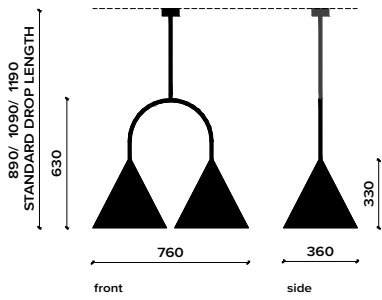

TECHNICAL INFORMATION

PRODUCT NAME	CONEHOME ARCH SERIES
YEAR OF DESIGN	2017
DESCRIPTION	LIGHTING / PENDANT / CHANDELIER
MATERIALS	AUSTRALIAN ALUMINIUM / STEEL
FINISHES	LAAL™ CORE POWDER COAT / POWDER COAT <i>REFER LAAL™ FINISHES CATALOGUE FOR DETAILED INFORMATION ON ALL FINISH OPTIONS</i>
DIMENSIONS	REFER TO TECHNICAL DRAWINGS
LEAD TIMES	APPROX 6 - 8 WEEKS
VOLTAGE	MAX 250V / 60W
LAMPHOLDER	E27
RECOMMENDED GLOBES	LAAL™ G95 GLOBE LAAL™ G125 GLOBE LAAL™ G125 GLOBE + CAP <i>REFER TO LAAL™ GLOBE CATALOGUE</i> NOTE: LAAL™ GLOBES SOLD SEPERATELY
PRODUCT WEIGHT	CONTACT LAAL™ FOR INDIVIDUAL PRODUCT WEIGHTS
DROP LENGTH (PENDANTS)	SELECT A STANDARD DROP LENGTH AND ADD ONE OR MORE ADDITIONAL RODS (200, 400 OR 500MM LONG) TO INCREASE DROP LENGTH IF REQUIRED
CONEHOME ACCESSORIES	LAAL™ POPROCK
CARE INSTRUCTIONS	CLEAN WITH A SOFT DAMP MICROFIBRE CLOTH WITH A NON ABRASIVE CLEANER MUST BE TURNED OFF WHEN CLEANING.
NOTES	FOR CUSTOM LENGTHS/ DROP LENGTHS/ CONFIGURATIONS ETC. CONTACT A LAAL™ REP THIS CATALOGUE HAS BEEN UPDATED SINCE 2017 SO DIMENSIONS AND PRICES MAY HAVE CHANGED

LAAL

TM

TECHNICAL DRAWINGS

SINGLE ARCH / SHORT w SMALL CONES

SINGLE ARCH / LONG w SMALL CONES

WALL ARCH w SMALL CONE

MEGA ARCH / SHORT w SMALL CONES

MEGA ARCH / LONG w SMALL CONES

SINGLE ARCH / SHORT w LARGE CONES

SINGLE ARCH / LONG w LARGE CONES

WALL ARCH w LARGE CONE

MEGA ARCH / SHORT w LARGE CONES

MEGA ARCH / LONG w LARGE CONES

* ALL MEASUREMENTS IN MILLIMETERS

LAAL

TM