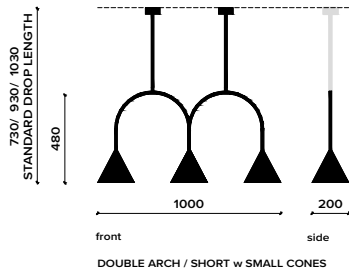

LAAL

TM

TECHNICAL DRAWINGS

SINGLE ARCH / SHORT w SMALL CONES

SINGLE ARCH / LONG w SMALL CONES

WALL ARCH w SMALL CONE

MEGA ARCH / SHORT w SMALL CONES

MEGA ARCH / LONG w SMALL CONES

SINGLE ARCH / SHORT w LARGE CONES

SINGLE ARCH / LONG w LARGE CONES

WALL ARCH w LARGE CONE

MEGA ARCH / SHORT w LARGE CONES

MEGA ARCH / LONG w LARGE CONES

* ALL MEASUREMENTS IN MILLIMETERS

LAAL

TM

TECHNICAL DRAWINGS

LAAL

TM

CONEHOME ARCH SERIES PRICELIST

IMAGE	NAME	FINISH	RRP (INCL. GST)
	SINGLE ARCH / SHORT w SMALL CONES	L A A L™ CORE POWDER COAT	\$968.00
		POWDER COAT	\$1065.00
<i>Standard drop lengths</i> 730mm 930mm 1030mm			
	SINGLE ARCH / LONG w SMALL CONES	L A A L™ CORE POWDER COAT	\$985.00
		POWDER COAT	\$1083.00
<i>Standard drop lengths</i> 930mm 1130mm 1230mm			
	MEGA ARCH / SHORT w SMALL CONES	L A A L™ CORE POWDER COAT	\$1173.00
		POWDER COAT	\$1290.00
<i>Standard drop lengths</i> 900mm 1100mm 1200mm			
	MEGA ARCH / LONG w SMALL CONES	L A A L™ CORE POWDER COAT	\$1205.00
		POWDER COAT	\$1325.00
<i>Standard drop lengths</i> 1100mm 1300mm 1400mm			
	WALL ARCH w SMALL CONE	L A A L™ CORE POWDER COAT	\$814.00
		POWDER COAT	\$896.00